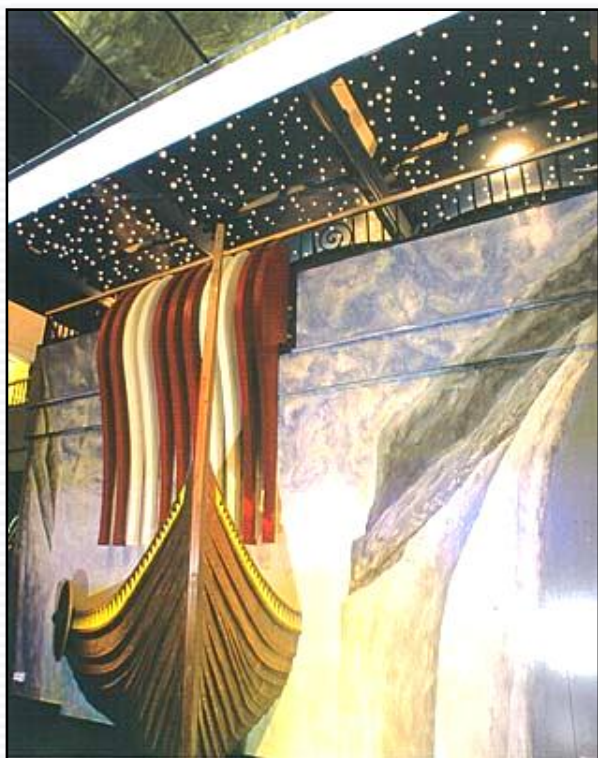

# M/V Color Viking

*Color Line, Oslo*

- ◆ **Insert of new steel mezzanine deck and stair.**
- ◆ **New Coffee Bar.**
- ◆ **Architect: Arc Design**

*Viking Ship.*

*New mezzanine deck.*

*Coffee Bar.*